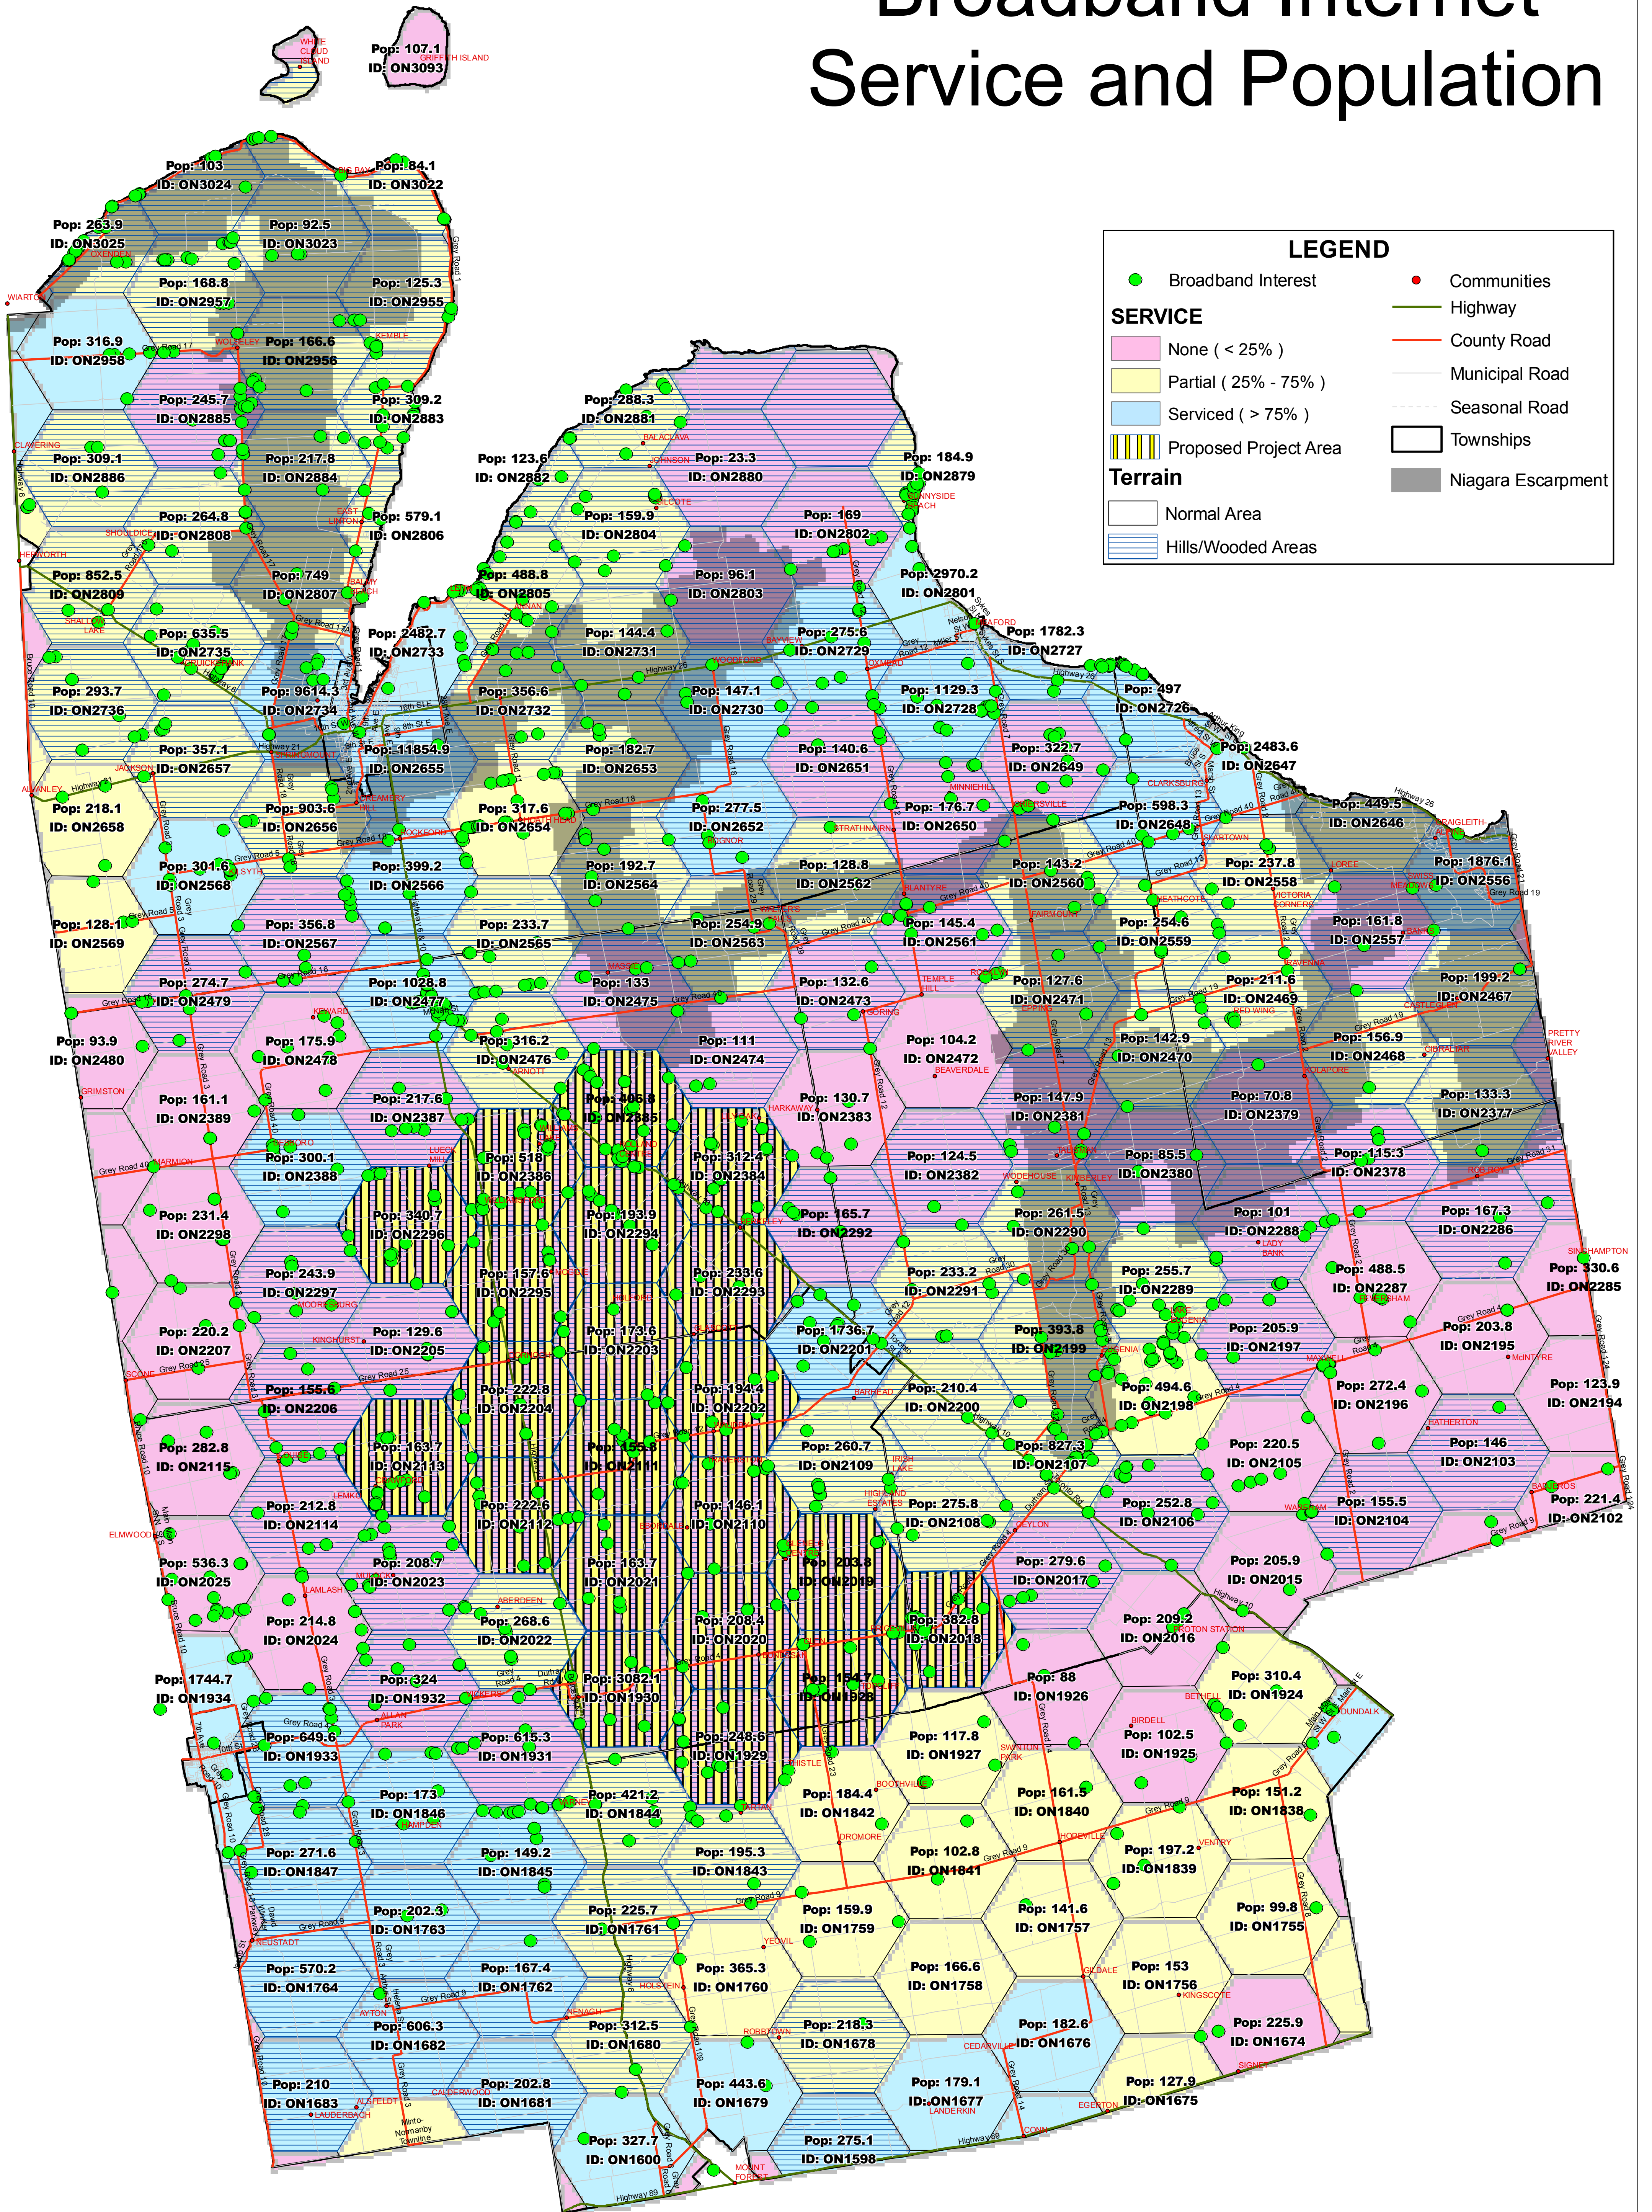

GREY COUNTY: Broadband Internet Service and Population

LEGEND

- Broadband Interest
- Communities
- Highway
- County Road
- Municipal Road
- Seasonal Road
- ▭ Townships
- ▭ Niagara Escarpment

SERVICE

- None (< 25%)
- Partial (25% - 75%)
- Serviced (> 75%)
- Proposed Project Area

Terrain

- Normal Area
- Hills/Wooded Areas

DATE: SEPTEMBER 14, 2007